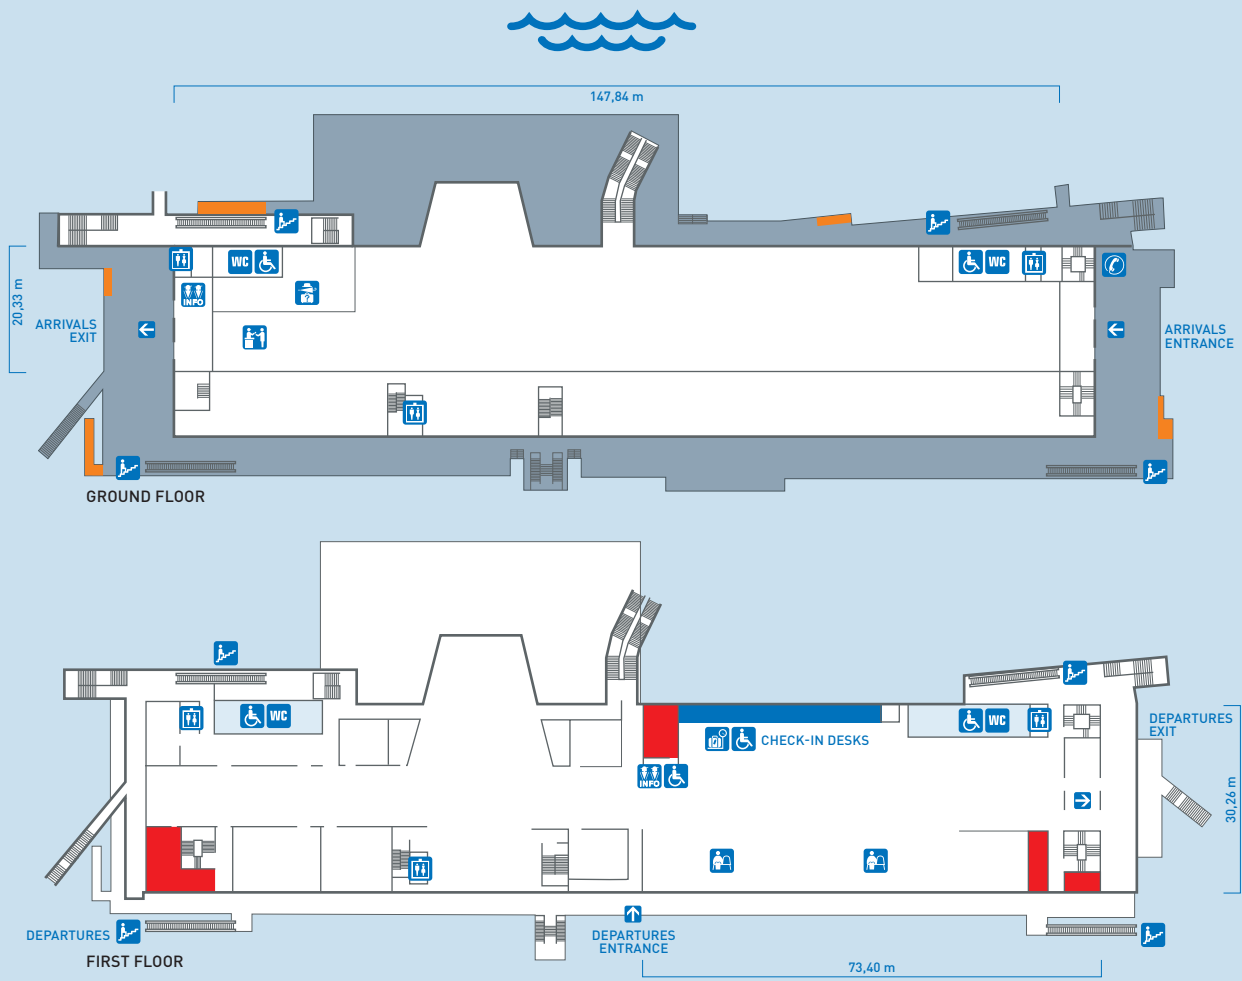

Terminal 103

- | | | | | |
|--|--|--|--|---|
|  Info point |  PRM |  Waiting room |  Phones |  Wheelchair ramp |
|  Check-in desks |  Luggage deposit and Lost & Found |  Lift |  Escalator |  Not allowed |
|  Toilets | | | | |