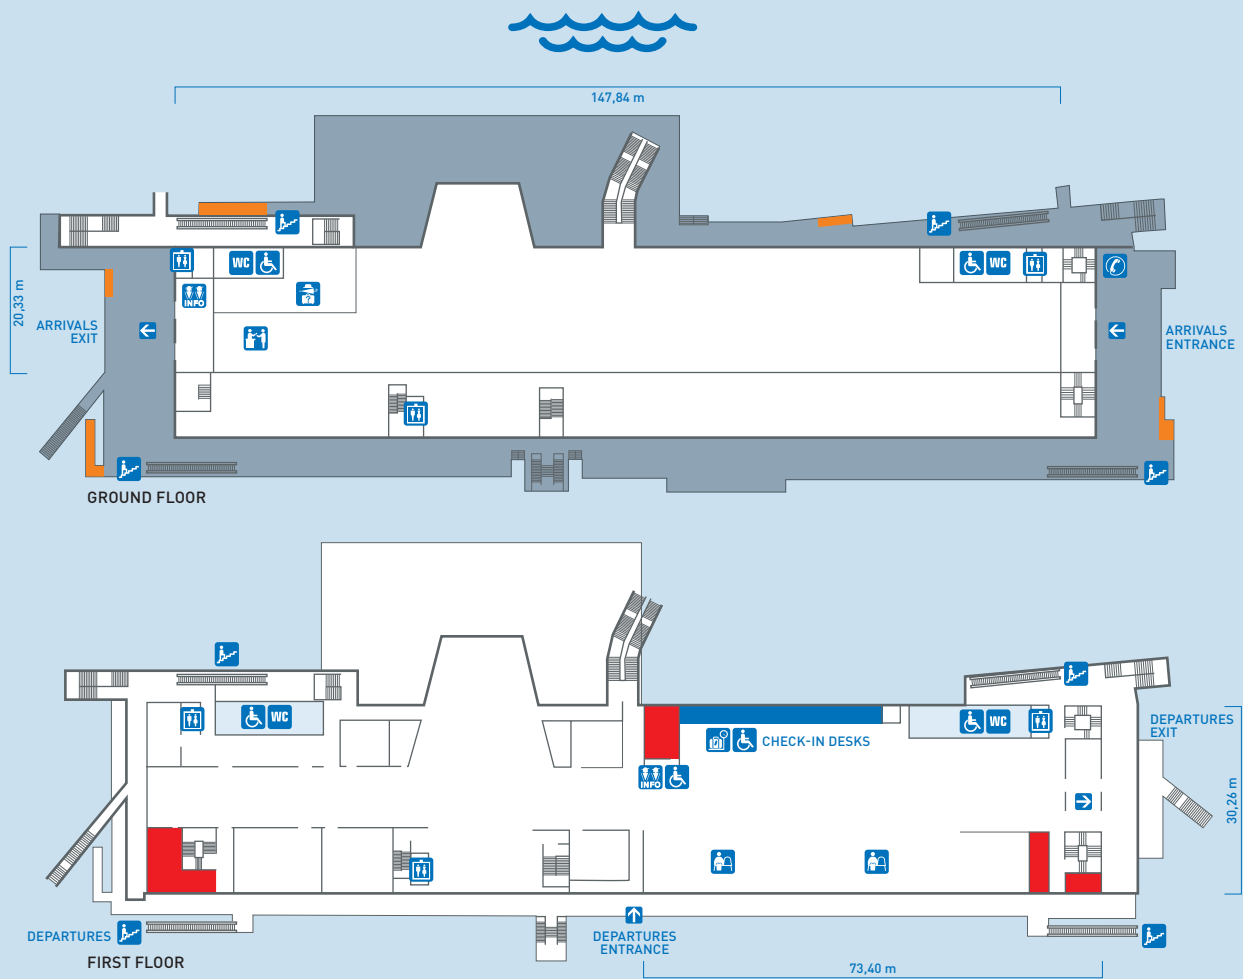

Terminal 103

- | | | | | |
|---|--|--|---|---|
|  Info point |  PRM |  Waiting room |  Phones |  Wheelchair ramp |
|  Check-in desks |  Luggage deposit and Lost & Found |  Lift |  Escalator |  Not allowed |
|  WC Toilets | | | | |